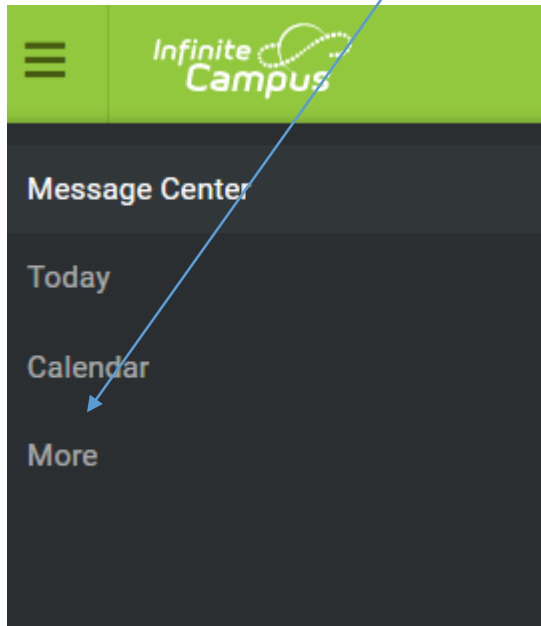

# Find your child's GTID in Parent Portal

Login to Infinite Campus Parent Portal

<https://wilkesga.infinitecampus.org/campus/portal/wilkes.jsp>

Choose More on the left menu

Then choose GTID on the middle menu!

IF YOU ARE NOT REGISTERED FOR PARENT PORTAL, go to <https://bit.ly/2CdMUMC>

Enter you're the last 4 digit's of your child's social security number and you will receive an activation code that you will enter [HERE https://bit.ly/30aOG9f](https://bit.ly/30aOG9f)